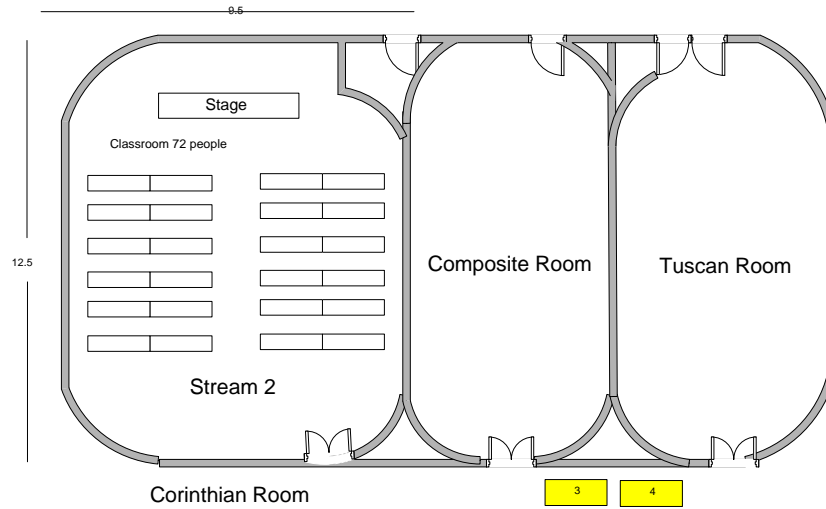

PODi Aust NZ – Application Forum 09 Floor Plan, Sydney Masonic Centre,
15 & 16 September 2009

Expo Area

Table Sizes
Expo Display (Yellow): 1800 x 750mm
Conference (White): 1800 x 450mm

Public Access Coffee Area