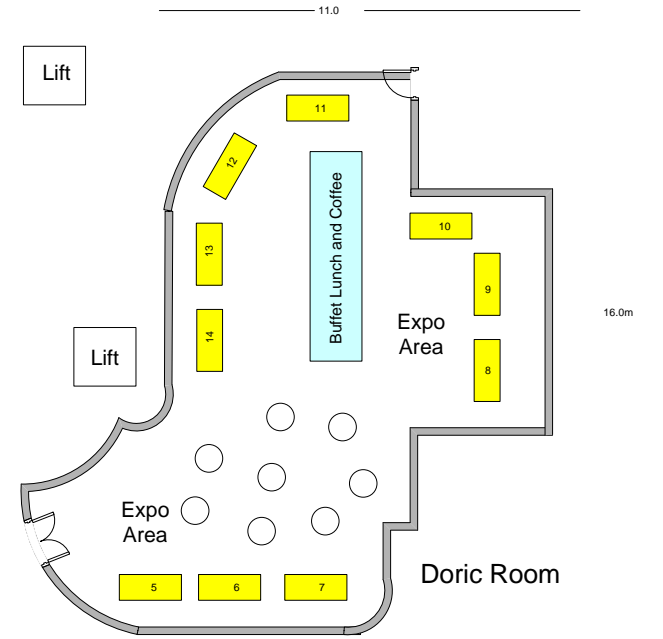

PODi Aust NZ – Application Forum 09 Floor Plan, Sydney Masonic Centre,
15 & 16 September 2009

Expo Area

Table Sizes
Expo Display (Yellow): 1800 x 750mm
Conference (White): 1800 x 450mm

Public Access Coffee Area

Registration Desk